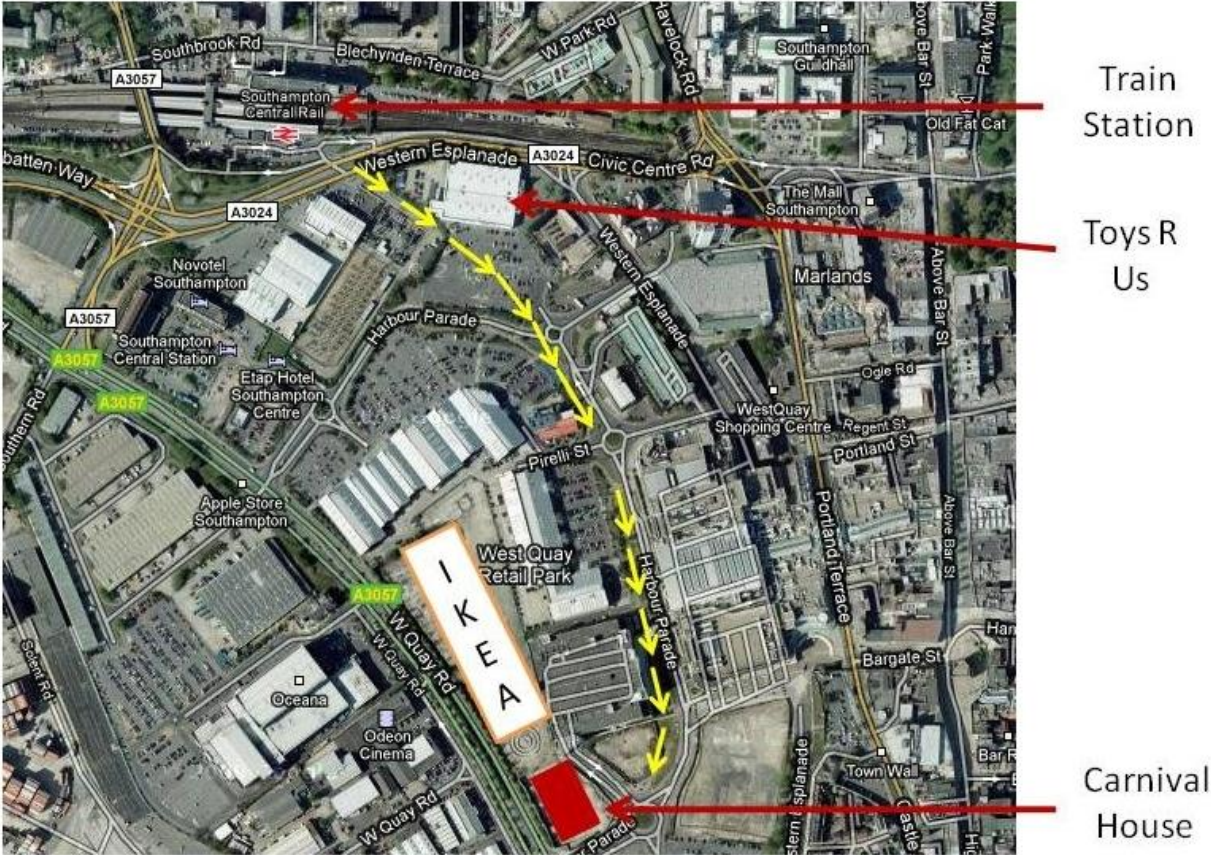

How To Find Us

Exit the station and turn right, on the corner of Overline house is a foot bridge. Cross over the bridge and cross the Main road. Then cut through Toys R Us car park and follow harbour parade. (8 mins walk time.)